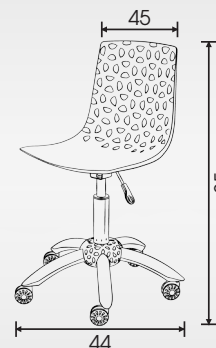

MODA
spa

Breathe Salon Stools

MODAST006

$129.95

Breathe salon stool, chic design featuring PVC chair with height adjustable gas lift and 5 star chrome base.

Assembly will take around 10 minutes for this item, apart from the wheels the stool with just push together.

The freight guide is for one item, please contact us for a quote for multiple items. Delivery is based on a ground floor delivery to reception only and in a metro area. Country & Regional areas quoted by request.

Packing Dimension: 62cm x 54cm x 40cm

Weight: 8kg

Capacity: 100kg

Length: 83-97cm

Height: 45cm

Width: 44cm

FREIGHT ESTIMATES		
Gold Coast	1-2 Days	$11
Brisbane	1-2 Days	$15
Sunshine Coast	1-2 Days	$18
Toowoomba	1-2 Days	$18
Sydney	1-2 Days	$20
Melbourne	2-3 Days	$25
Adelaide	3-4 Days	$29
Cairns	3-4 Days	$33
Perth	7-9 Days	$49