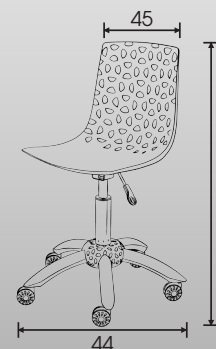

MODA
spa

Breathe Salon Stools

MODAST006

$129.95

Breathe salon stool, chic design featuring PVC chair with height adjustable gas lift and 5 star chrome base.

Assembly will take around 10 minutes for this item, apart from the wheels the stool with just push together.

The freight guide is for one item, please contact us for a quote for multiple items. Delivery is based on a ground floor delivery to reception only and in a metro area. Country & Regional areas quoted by request.

Packing Dimension: 62cm x 54cm x 40cm

Weight: 8kg

Capacity: 100kg

Length: 83-97cm

Height: 45cm

Width: 44cm

FREIGHT ESTIMATES		
Gold Coast	1-2 Days	$11
Brisbane	1-2 Days	$15
Sunshine Coast	1-2 Days	$18
Toowoomba	1-2 Days	$18
Sydney	1-2 Days	$20
Melbourne	2-3 Days	$25
Adelaide	3-4 Days	$29
Cairns	3-4 Days	$33
Perth	7-9 Days	$49